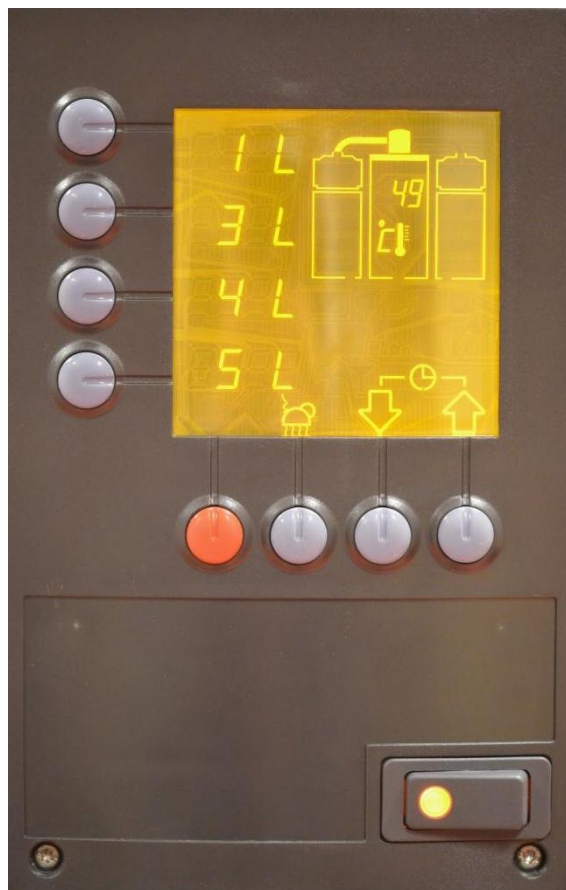

New display